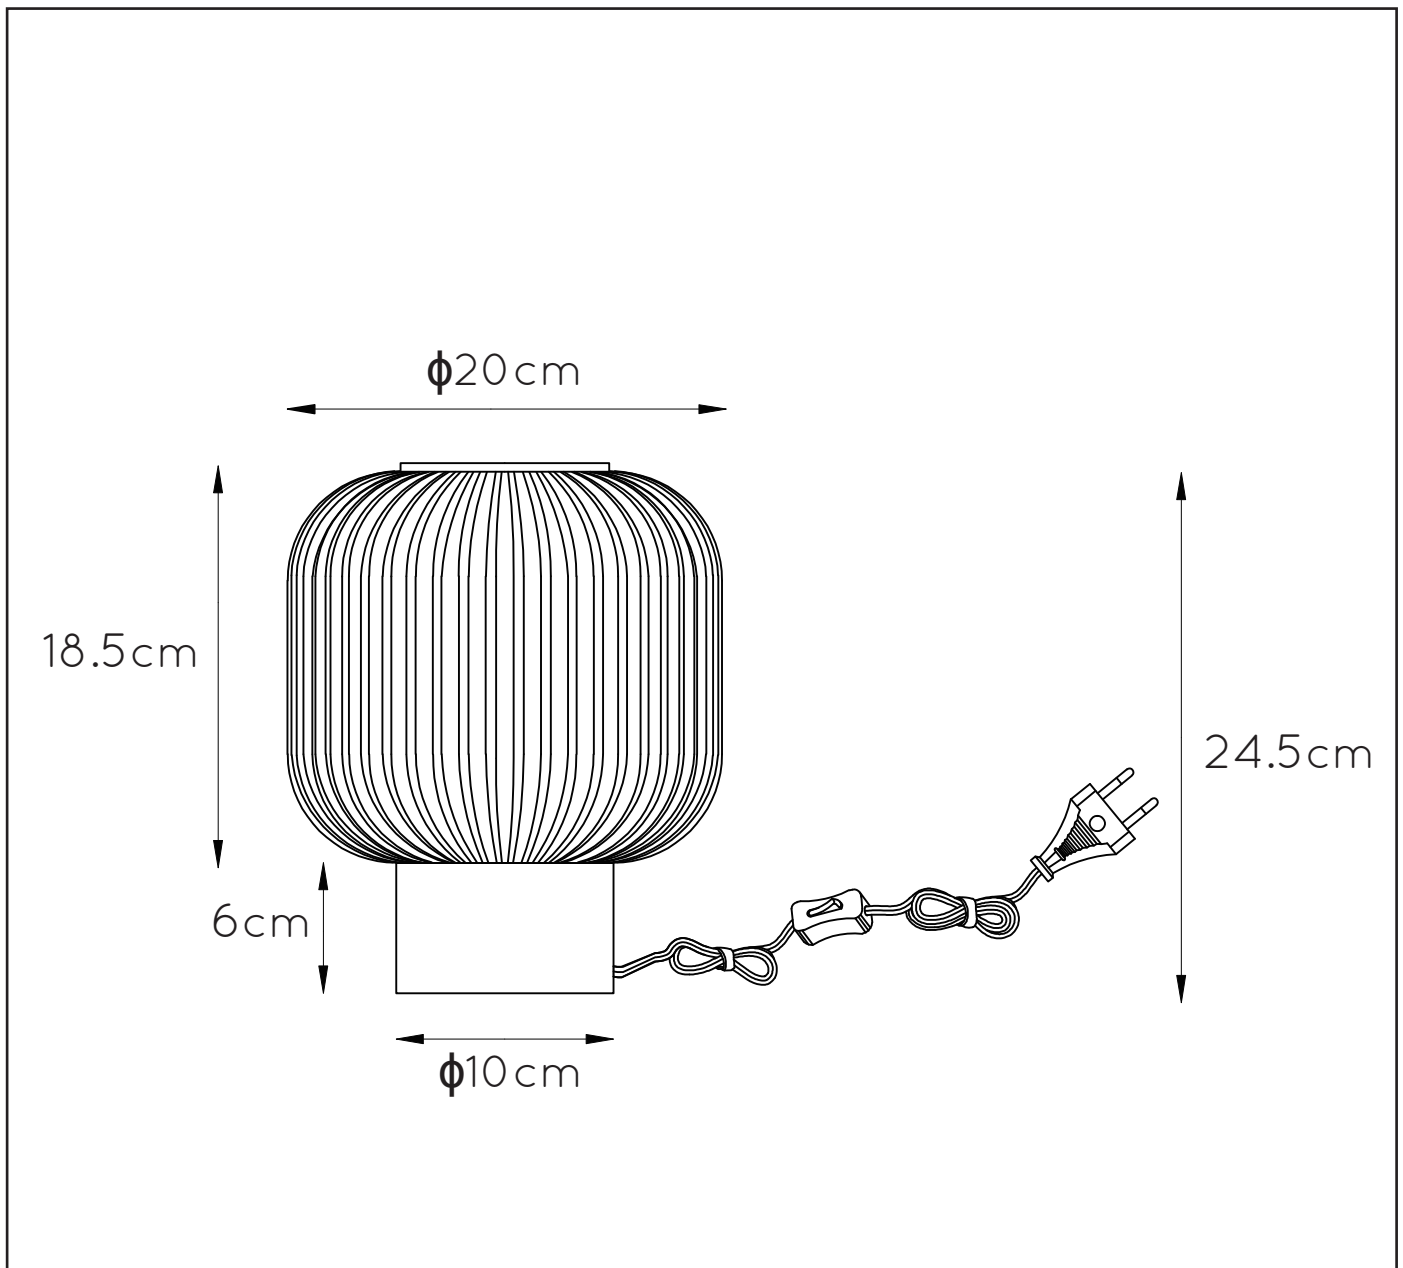

MALOTO

item number : 45586/20/33
EAN code : 5411212451248

item number : 45586/20/62
EAN code : 5411212451255